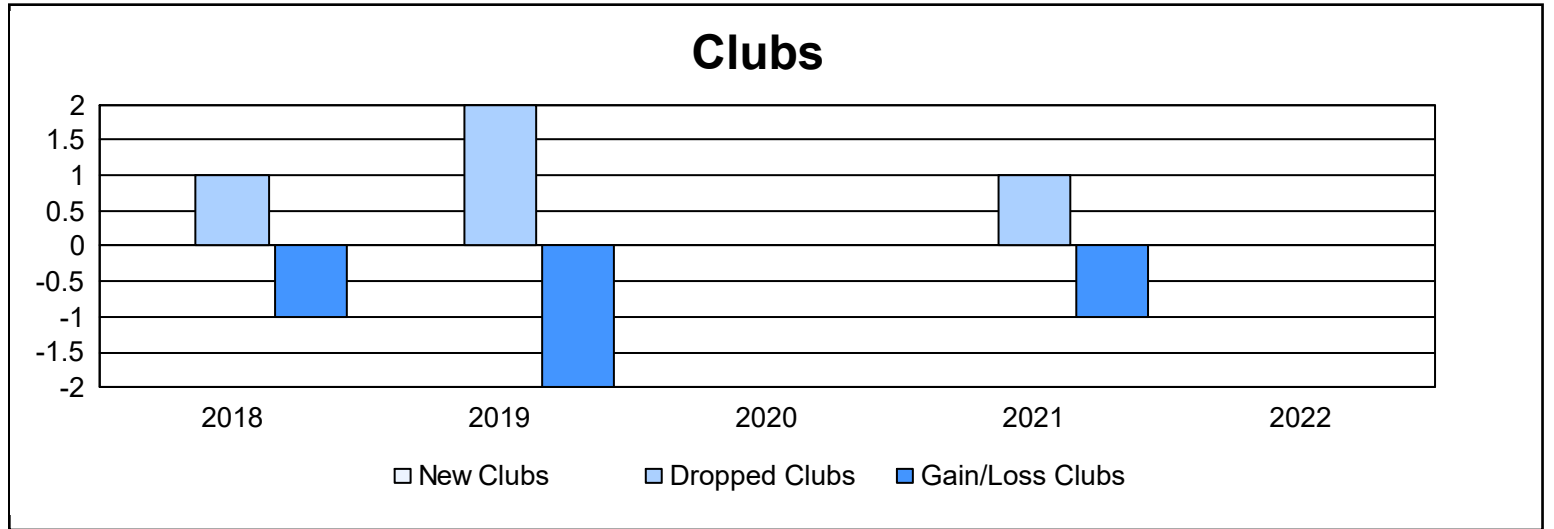

Year	New Clubs	Dropped Clubs	Gain/ Loss Clubs	New Members	Charter Members	Reinstate Members	Transfer Members	Total Member Added	Total Members Dropped	Gain/ Loss Members
2017-2018	0	1	-1	24	0	3	1	28	65	-37
2018-2019	0	2	-2	33	1	2	1	37	60	-23
2019-2020	0	0	0	28	0	2	0	30	47	-17
2020-2021	0	1	-1	15	0	2	1	18	61	-43
2021-2022	0	0	0	26	0	2	4	32	49	-17
<b>Average</b>	<b>0</b>	<b>1</b>	<b>-1</b>	<b>25</b>	<b>0</b>	<b>2</b>	<b>1</b>	<b>29</b>	<b>56</b>	<b>-27</b>

### Membership Composition June 2022 Cumulative