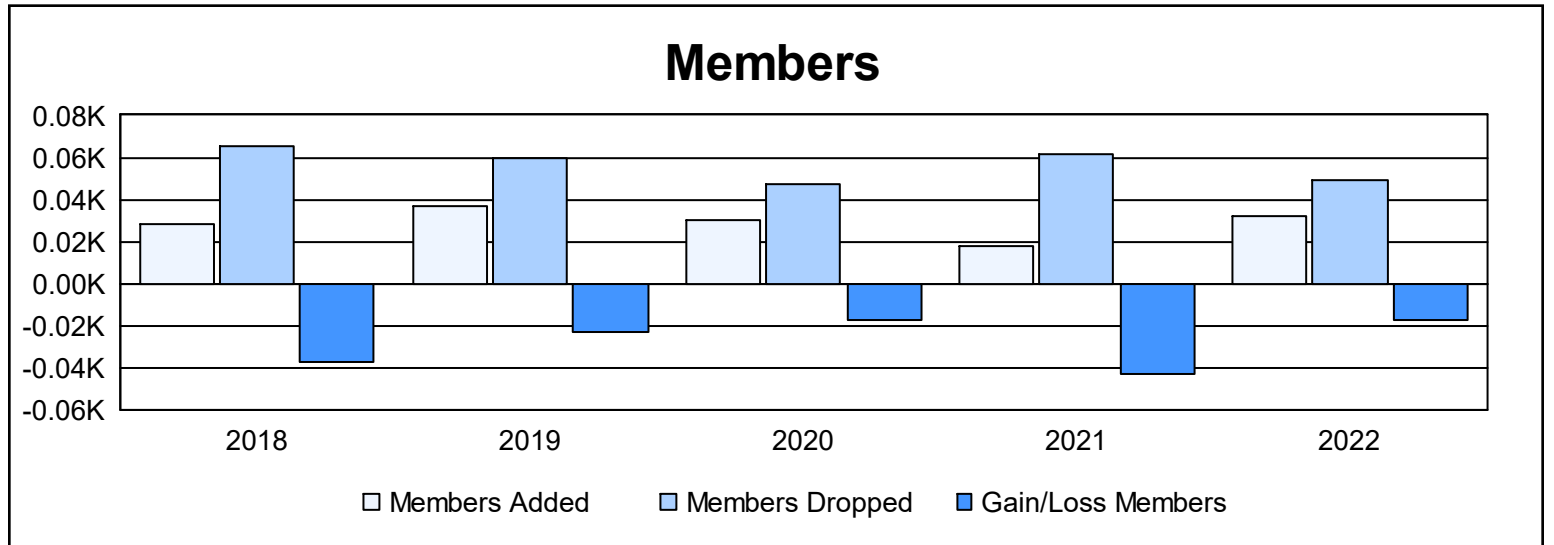

Year	New Clubs	Dropped Clubs	Gain/ Loss Clubs	New Members	Charter Members	Reinstate Members	Transfer Members	Total Member Added	Total Members Dropped	Gain/ Loss Members
2017-2018	0	1	-1	24	0	3	1	28	65	-37
2018-2019	0	2	-2	33	1	2	1	37	60	-23
2019-2020	0	0	0	28	0	2	0	30	47	-17
2020-2021	0	1	-1	15	0	2	1	18	61	-43
2021-2022	0	0	0	26	0	2	4	32	49	-17
<b>Average</b>	<b>0</b>	<b>1</b>	<b>-1</b>	<b>25</b>	<b>0</b>	<b>2</b>	<b>1</b>	<b>29</b>	<b>56</b>	<b>-27</b>

### Membership Composition June 2022 Cumulative