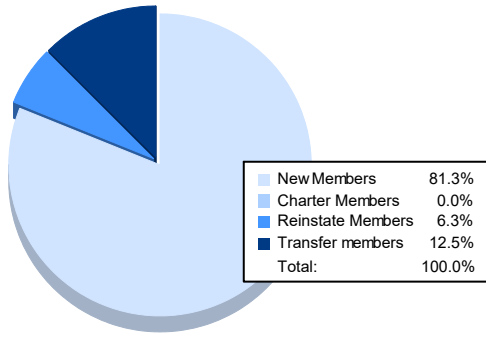

Year	New Clubs	Dropped Clubs	Gain/ Loss Clubs	New Members	Charter Members	Reinstate Members	Transfer Members	Total Member Added	Total Members Dropped	Gain/ Loss Members
2017-2018	0	1	-1	24	0	3	1	28	65	-37
2018-2019	0	2	-2	33	1	2	1	37	60	-23
2019-2020	0	0	0	28	0	2	0	30	47	-17
2020-2021	0	1	-1	15	0	2	1	18	61	-43
2021-2022	0	0	0	26	0	2	4	32	49	-17
<b>Average</b>	<b>0</b>	<b>1</b>	<b>-1</b>	<b>25</b>	<b>0</b>	<b>2</b>	<b>1</b>	<b>29</b>	<b>56</b>	<b>-27</b>

### Membership Composition June 2022 Cumulative